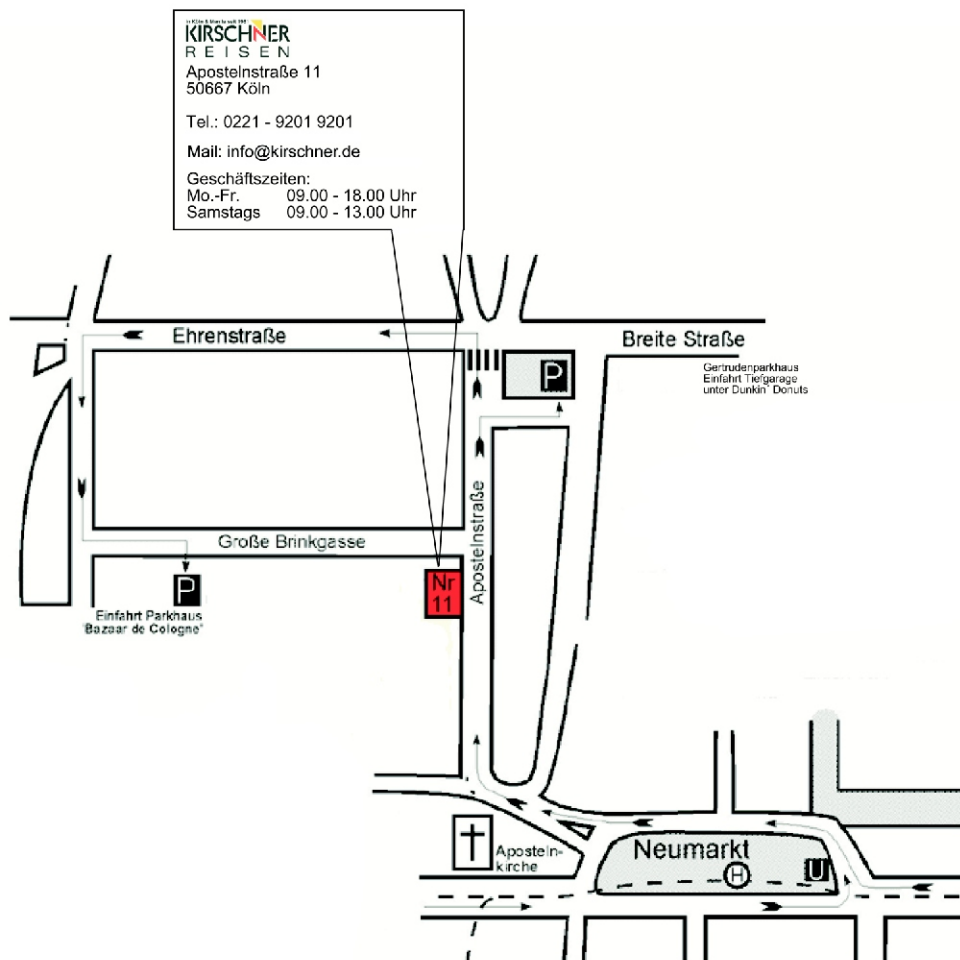

Kirschner Reisen GmbH

Office Cologne

Apostelstr. 11
50667 Köln
phone: +49 (0)221 9201 9201
[e-mail: info@kirschner.de](mailto:info@kirschner.de)

Opening hours
Mo.-Fr. 9.00h - 18.00h
Sat. 9.00h - 13.00h

How to find Kirschner Reisen by car

Please follow the parking orientation system directions City/Innenstadt and look for „Neumarkt“

At Neumarkt look for the St. Aposteln Church and keep right to turn into Apostelstr. Follow this street to the very end. Keep right and turn extrem right before the pedestrian crossing.
Here you will find a parking garage (Gertruden Parkhaus)

If this is occupied:

Turn left after the pedestrian crossing. You will enter Ehrenstr.
Go straight until the next crossing - keep left here and turn left again.
You will enter Grosse Brinkgasse.
Here you will find the parking garage (Bazaar de Cologne)

How to find Kirschner Reisen by public transportation

From Köln Hauptbahnhof - Cologne mainstation
take underground line 16 or 18 heading for Neumarkt

Please follow the map